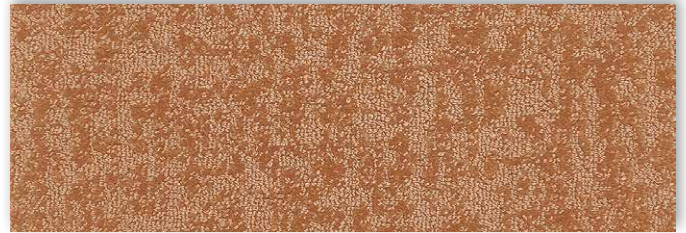

PERFORMANCE

Domestic use : general : Bedroom, Living room, Dining room, Hobbyroom

Miriade

90 4m

33 4m

92 4m

60 4m

94 4m